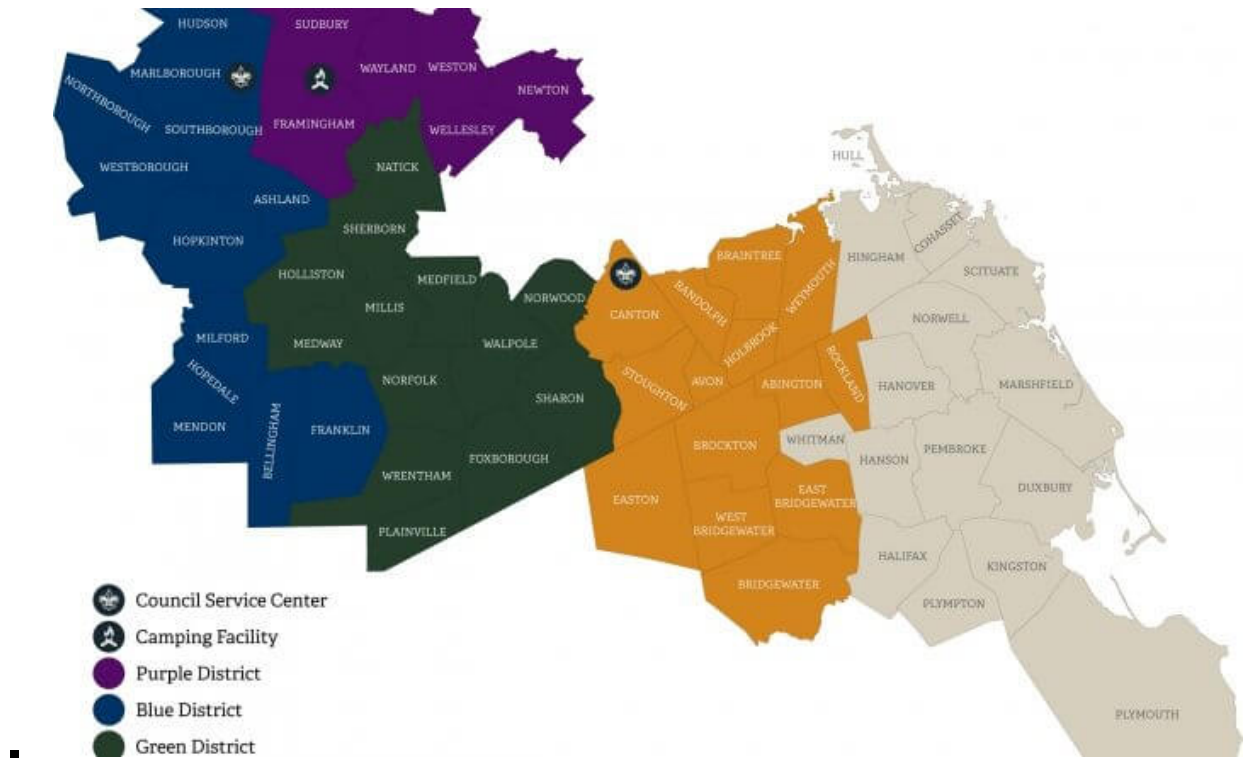

District Realignment is Here

February 2nd, 2018 | [0 Comments](#)

You've probably heard about the Mayflower Council's district realignment plan in some way or another over the past few months. We are excited to report that on January 24, 2018, the Council's Voting Members unanimously [...]