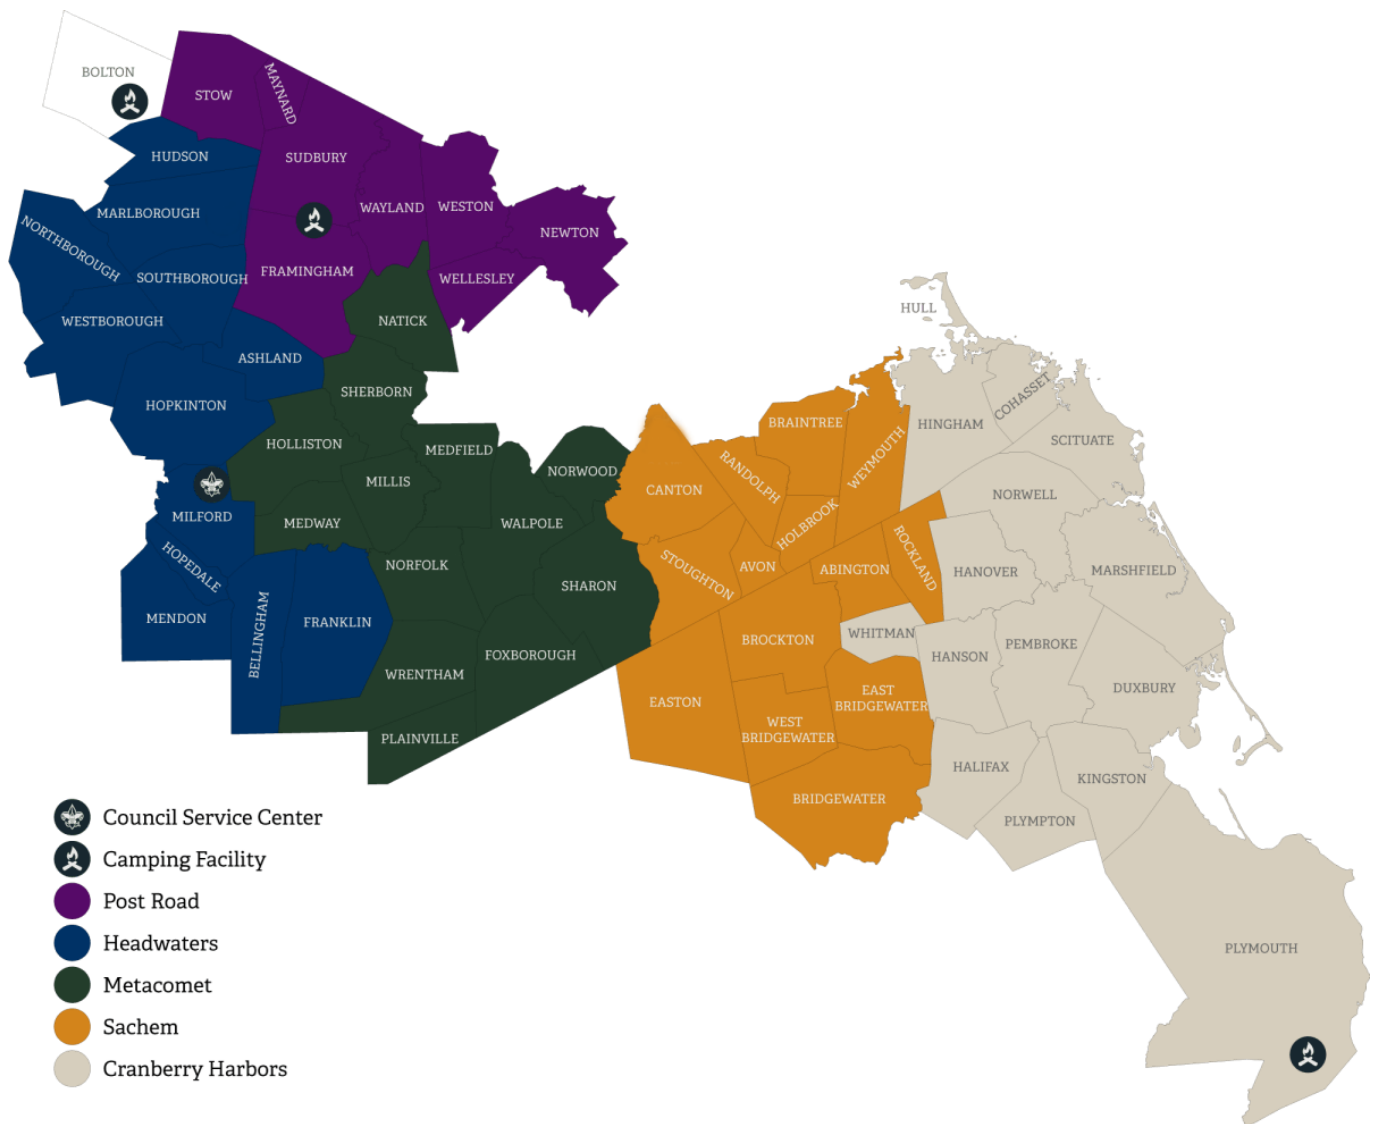

Our Districts

District Overview

A Scouting district is a geographical area of the local Boy Scouts of America Council, determined by the council executive board. District leaders mobilize resources to ensure the growth and success of units within the district's territory. All districts are responsible for carrying out four standard functions: membership, finance, program, and unit service.

Our Districts

Cranberry Harbors District

Territory:

Cohasset, Duxbury, Halifax, Hanover, Hanson, Hingham, Hull, Kingston, Marshfield, Norwell, Pembroke, Plymouth, Plympton, Scituate and Whitman

District Page

Territory:

Foxboro, Holliston, Medfield, Medway, Millis, Natick, Norfolk, Norwood, Plainville, Sharon, Sherborn, Walpole, and Wrentham.

District Page

Headwaters District

Territory:

Ashland, Bellingham, Franklin, Hopedale, Hopkinton, Hudson, Marlborough, Mendon, Milford, Northborough, Southborough,

Westborough

District Page

Post Road District

Territory:

Framingham, Stow, Maynard, Newton, Sudbury, Wayland,
Wellesley, and Weston

District Page