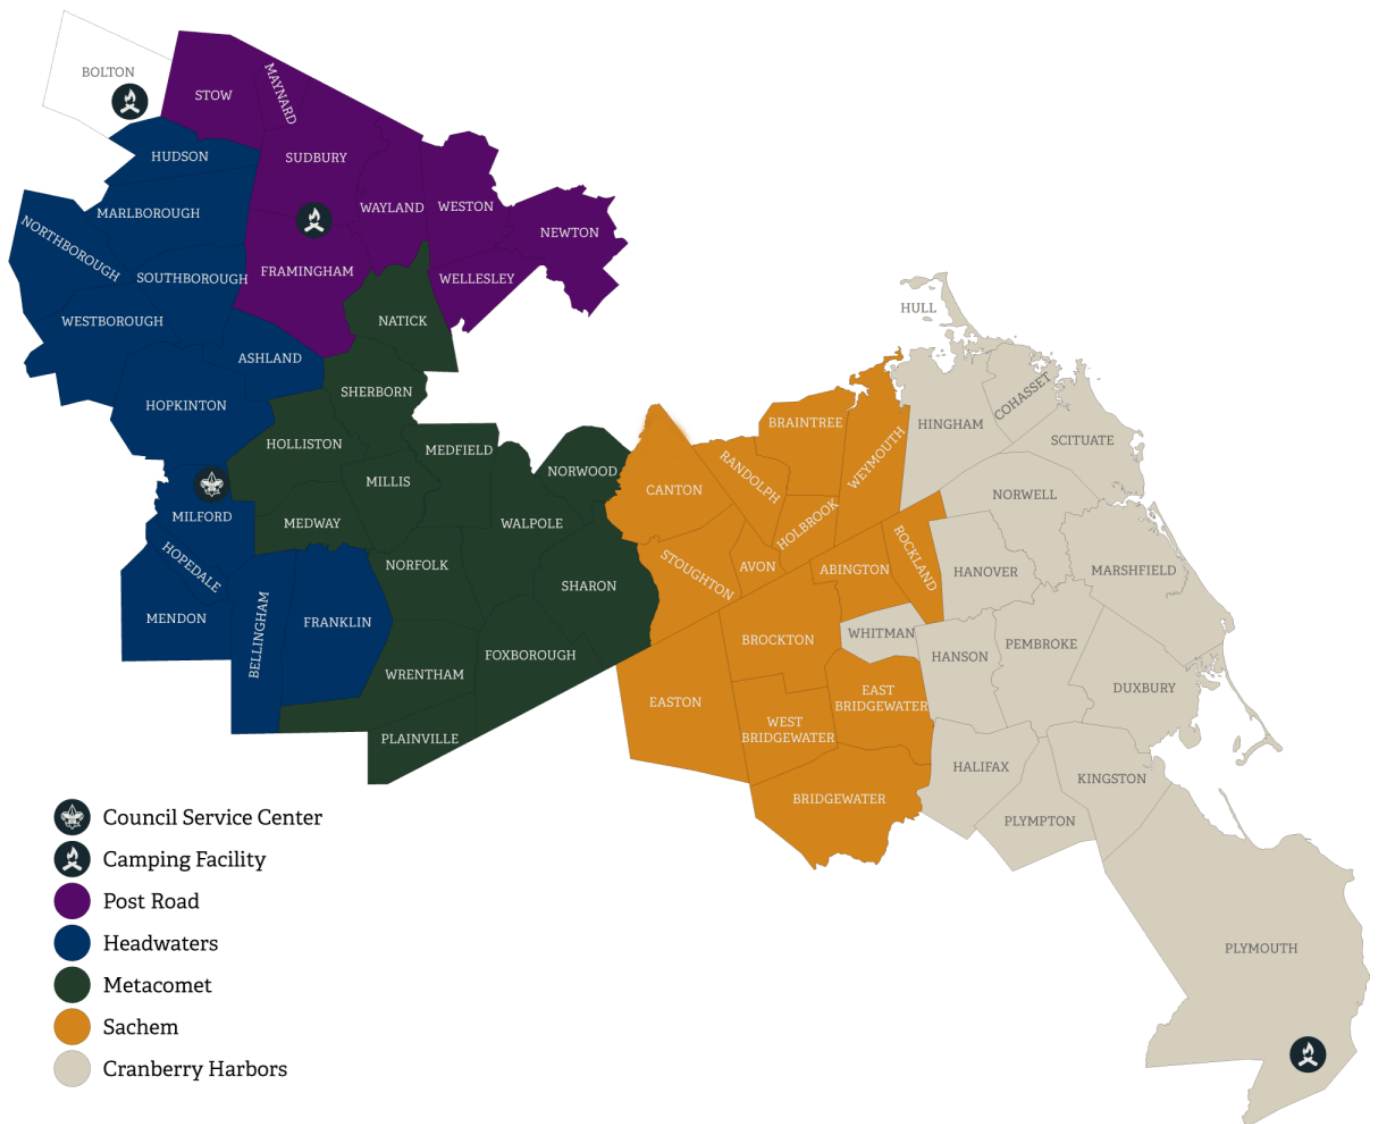

# Our Districts

## District Overview

A Scouting district is a geographical area of the local Boy Scouts of America Council, determined by the council executive board. District leaders mobilize resources to ensure the growth and success of units within the district's territory. All districts are responsible for carrying out four standard functions: membership, finance, program, and unit service.

### **Territory:**

Abington, Avon, Braintree, Bridgewater, Brockton, Canton, East Bridgewater, Easton, Holbrook, Randolph, Rockland, Stoughton, West Bridgewater, Weymouth.

District Page

### **Territory:**

Framingham, Stow, Maynard, Newton, Sudbury, Wayland,  
Wellesley, and Weston

District Page